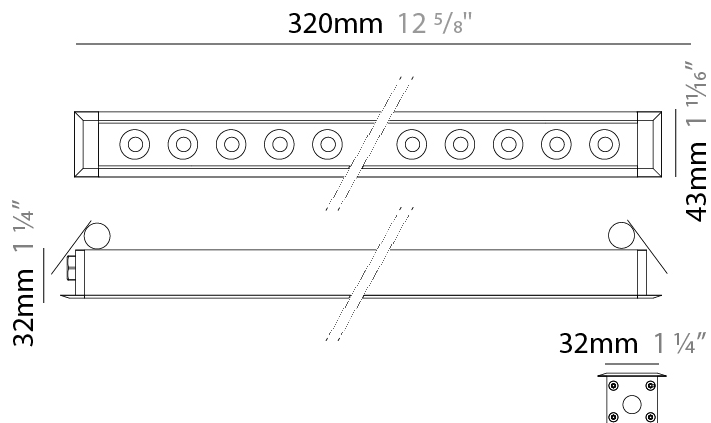

1. To build a product code in our configurator select the specify button on the base model # product page
2. To build a manual product code on this datasheet choose from the options listed below in blue font and add the suffix to the base model #

GENERAL

Series: Mini Corniche
Brand: Platek
Division: Exterior
Mounting Type: Recessed
Mounting Location: Ceiling
Subcategory: Downlight

PHYSICAL

Shape: Rectangle
Length (mm): 320
Length (in): 12 5/8
Width (mm): 43
Width (in): 1 5/8
Height (mm): 32
Height (in): 1 1/4
Ceiling Thickness (mm): 2 - 13
Ceiling Thickness (in): 1/16 - 1/2
Light Distribution: Downlight
Weight (kg): 0.8
Weight (lbs): 1.76
Diffuser: Clear tempered glass
Gasket: Gore-Tex valve to prevent condensation
Fixture Finish: [BLK](#) / [WHI](#) / [GRY](#) / [COR](#) / [ANT](#) / [BRZ](#)
Fixture Material: Extruded Aluminum
Cut-out Measurements: 36mm / 1 7/16" x 310mm / 12 3/16"

ELECTRICAL

Lamp Type: LED
Total Output Wattage (W): 11.5
Dimming: Bluetooth technology or DMX
Control Gear: DMX
Driver Included: No
Driver Location: Remote
Driver Type: Constant Current - Universal
Driver Class: Class 2
Input Voltage (V): 120 - 277
Constant Current (MA): 500

LED

Number of LEDs: 8
Color Temperature (°K): RGBW
CRI: >80 CRI
Lamp Life (hrs): 60000
Special LEDs offerings: RGBW

OPTICAL

Optic°: [26](#) / [40](#) / [ELL](#)

RATINGS AND CERTIFICATIONS

Certified By: Certified for North American Standards
IP rating: IP65
IK Rating: IK07
Bug Rating: B1 U0 G0